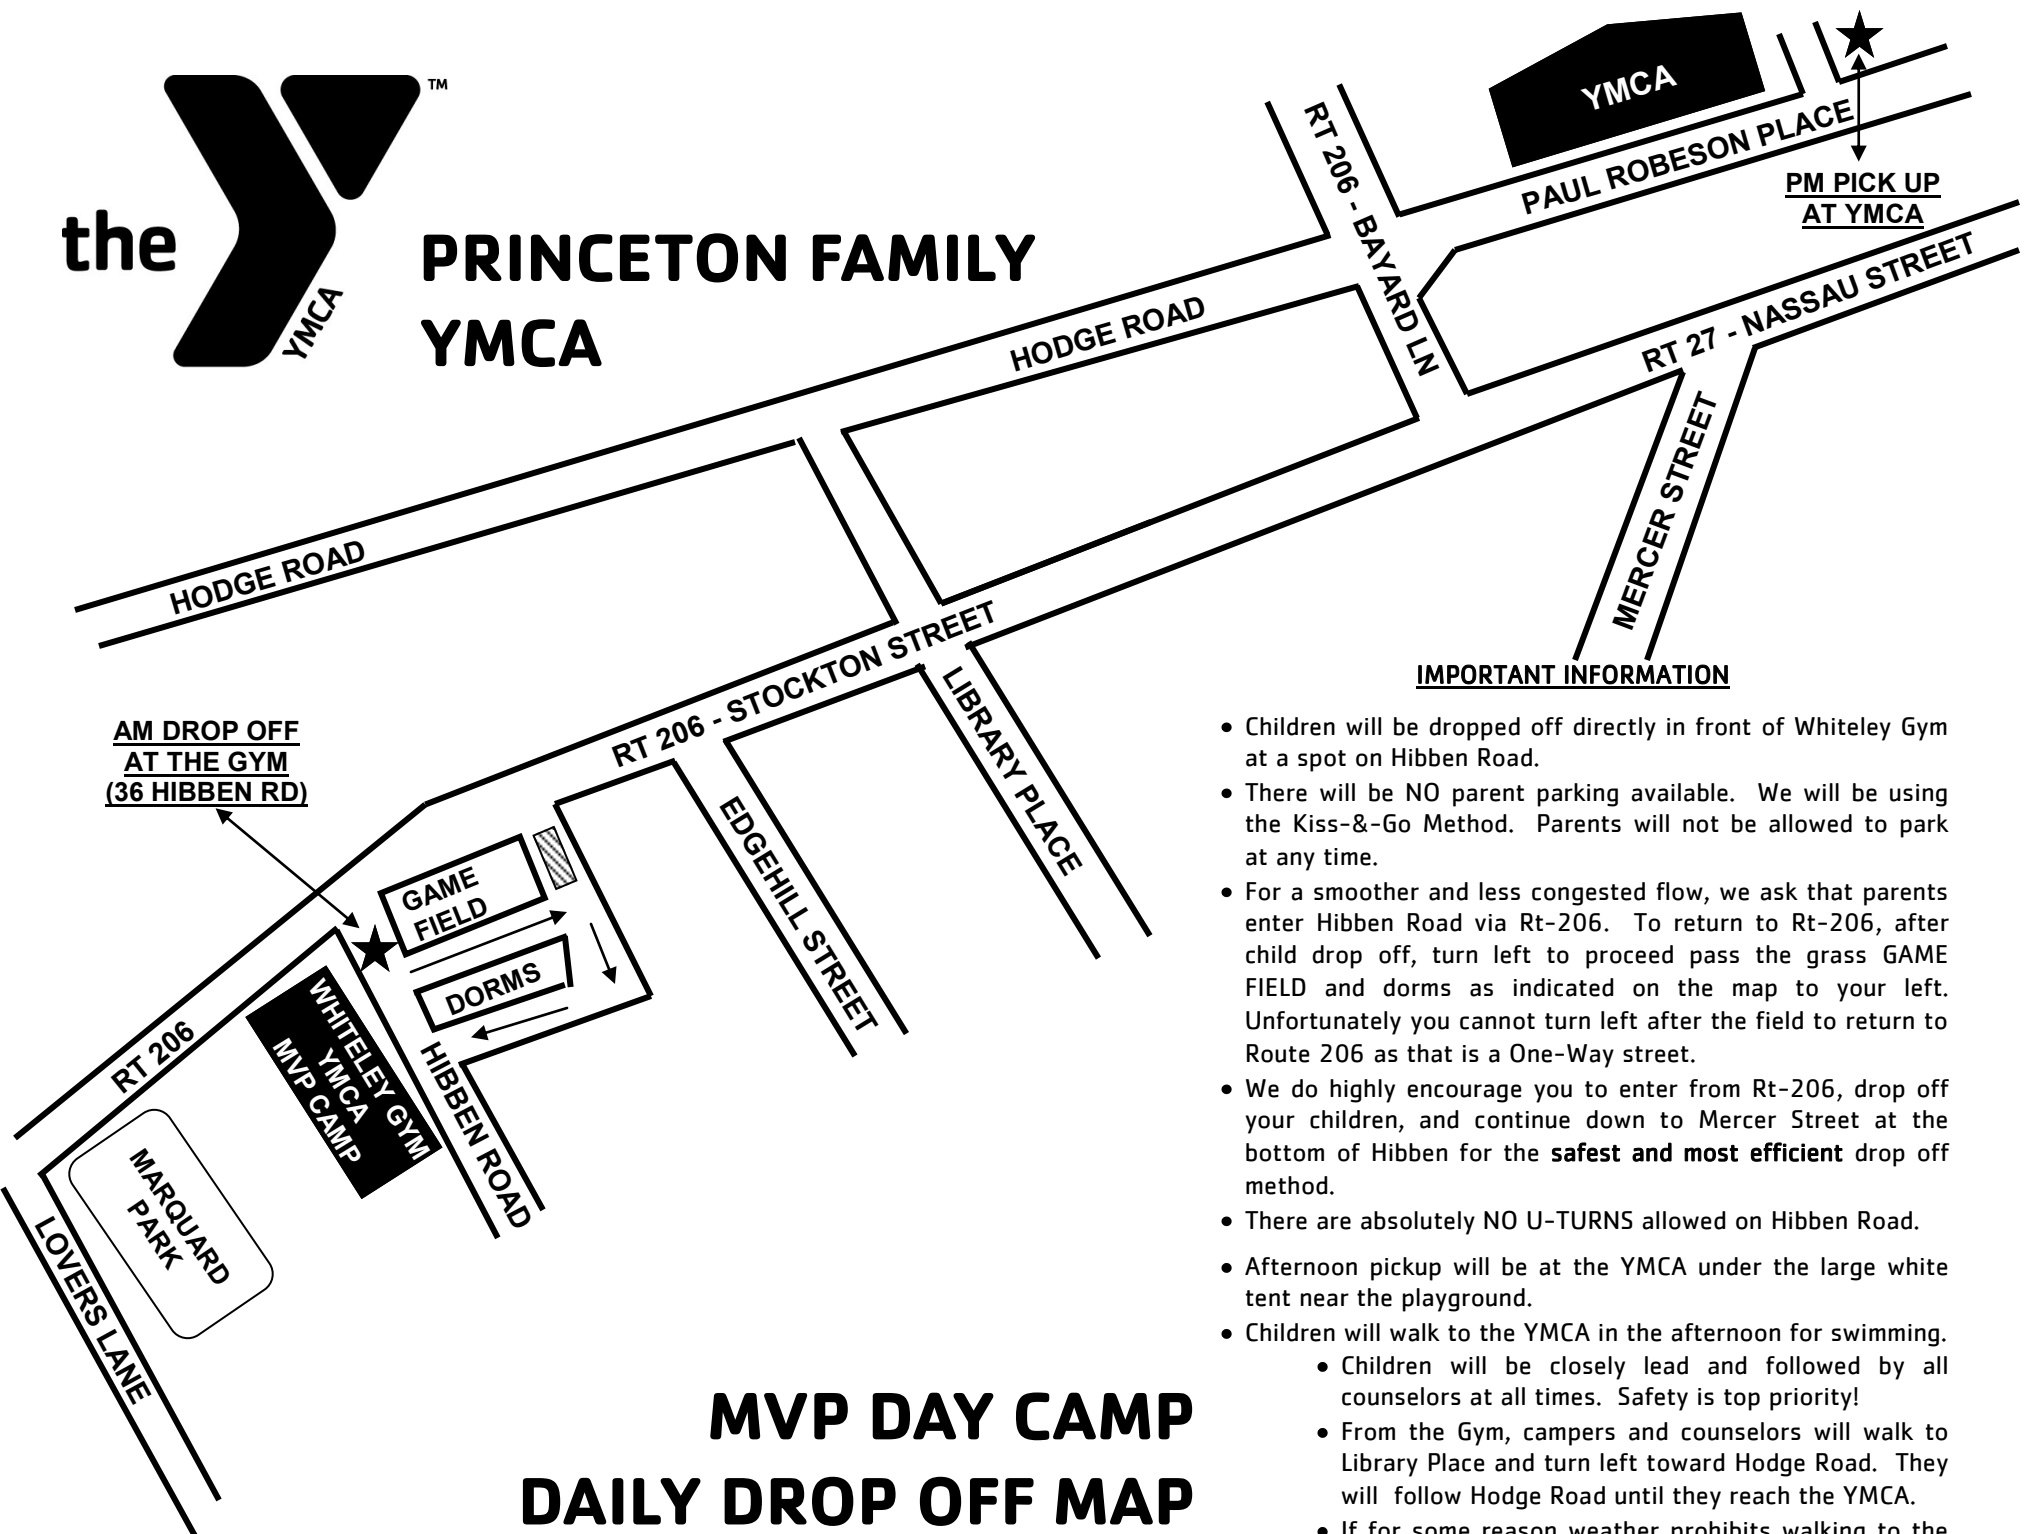

PRINCETON FAMILY YMCA

**AM DROP OFF
AT THE GYM
(36 HIBBEN RD)**

**PM PICK UP
AT YMCA**

IMPORTANT INFORMATION

- Children will be dropped off directly in front of Whiteley Gym at a spot on Hibben Road.
- There will be NO parent parking available. We will be using the Kiss-&-Go Method. Parents will not be allowed to park at any time.
- For a smoother and less congested flow, we ask that parents enter Hibben Road via Rt-206. To return to Rt-206, after child drop off, turn left to proceed past the grass GAME FIELD and dorms as indicated on the map to your left. Unfortunately you cannot turn left after the field to return to Route 206 as that is a One-Way street.
- We do highly encourage you to enter from Rt-206, drop off your children, and continue down to Mercer Street at the bottom of Hibben for the **safest and most efficient** drop off method.
- There are absolutely NO U-TURNS allowed on Hibben Road.
- Afternoon pickup will be at the YMCA under the large white tent near the playground.
- Children will walk to the YMCA in the afternoon for swimming.
 - Children will be closely lead and followed by all counselors at all times. Safety is top priority!
 - From the Gym, campers and counselors will walk to Library Place and turn left toward Hodge Road. They will follow Hodge Road until they reach the YMCA.
 - If for some reason weather prohibits walking to the YMCA, parents will be contacted appropriately.

MVP DAY CAMP DAILY DROP OFF MAP